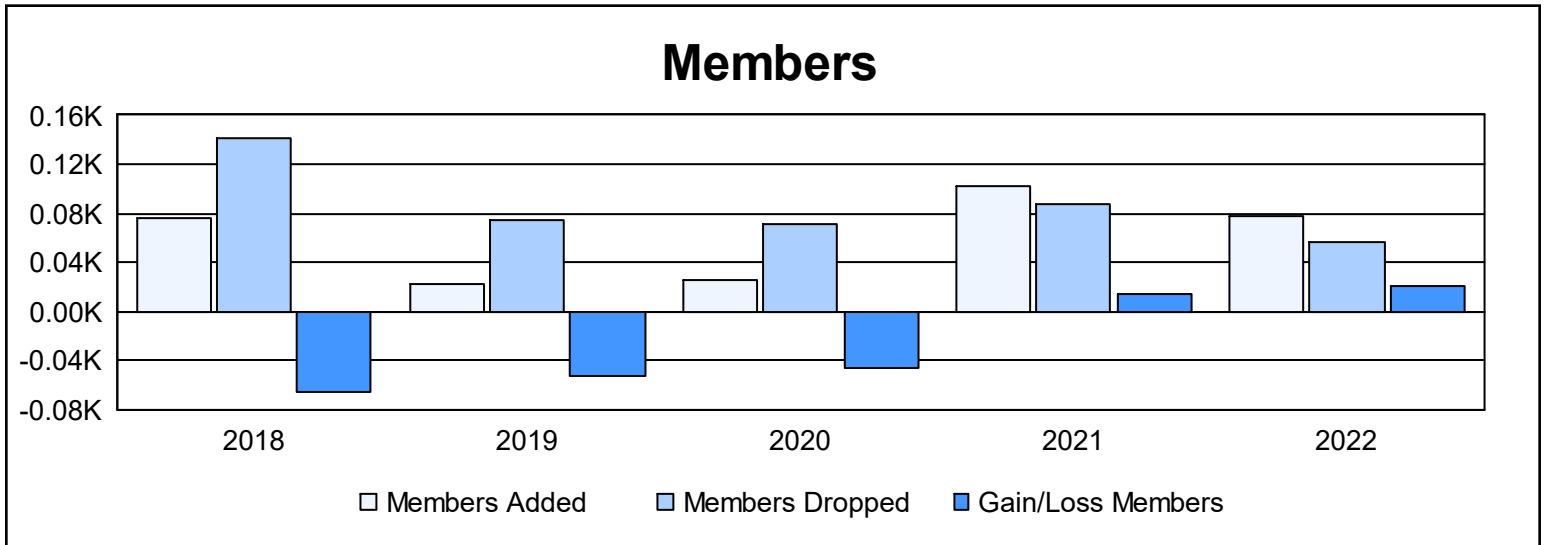

Year	New Clubs	Dropped Clubs	Gain/Loss Clubs	New Members	Charter Members	Reinstate Members	Transfer Members	Total Member Added	Total Members Dropped	Gain/Loss Members
2017-2018	1	4	-3	50	20	1	5	76	141	-65
2018-2019	0	1	-1	16	1	3	3	23	75	-52
2019-2020	0	3	-3	15	3	1	6	25	71	-46
2020-2021	1	2	-1	58	25	10	9	102	88	14
2021-2022	0	2	-2	70	0	7	0	77	56	21
<b>Average</b>	<b>0</b>	<b>2</b>	<b>-2</b>	<b>42</b>	<b>10</b>	<b>4</b>	<b>5</b>	<b>61</b>	<b>86</b>	<b>-26</b>

### Membership Composition June 2022 Cumulative