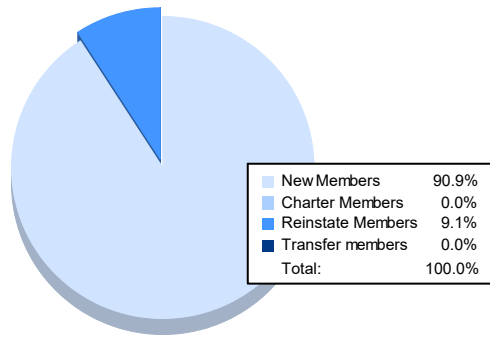

Year	New Clubs	Dropped Clubs	Gain/Loss Clubs	New Members	Charter Members	Reinstate Members	Transfer Members	Total Member Added	Total Members Dropped	Gain/Loss Members
2017-2018	1	4	-3	50	20	1	5	76	141	-65
2018-2019	0	1	-1	16	1	3	3	23	75	-52
2019-2020	0	3	-3	15	3	1	6	25	71	-46
2020-2021	1	2	-1	58	25	10	9	102	88	14
2021-2022	0	2	-2	70	0	7	0	77	56	21
<b>Average</b>	<b>0</b>	<b>2</b>	<b>-2</b>	<b>42</b>	<b>10</b>	<b>4</b>	<b>5</b>	<b>61</b>	<b>86</b>	<b>-26</b>

### Membership Composition June 2022 Cumulative