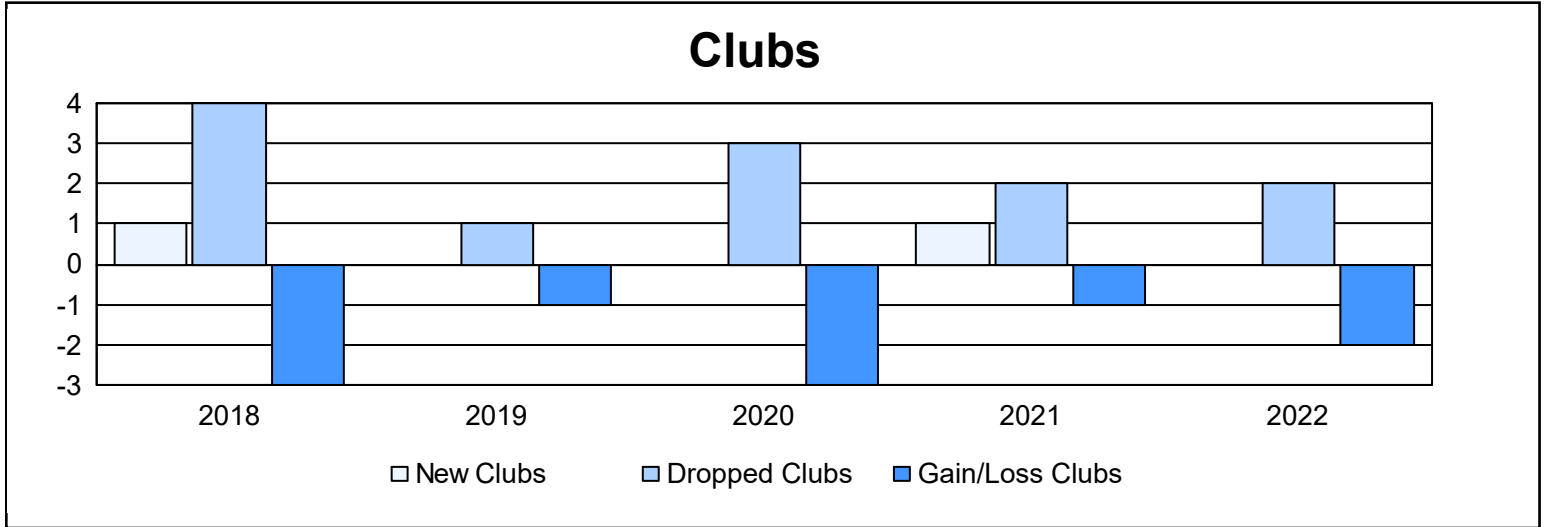

Year	New Clubs	Dropped Clubs	Gain/Loss Clubs	New Members	Charter Members	Reinstate Members	Transfer Members	Total Member Added	Total Members Dropped	Gain/Loss Members
2017-2018	1	4	-3	50	20	1	5	76	141	-65
2018-2019	0	1	-1	16	1	3	3	23	75	-52
2019-2020	0	3	-3	15	3	1	6	25	71	-46
2020-2021	1	2	-1	58	25	10	9	102	88	14
2021-2022	0	2	-2	70	0	7	0	77	56	21
<b>Average</b>	<b>0</b>	<b>2</b>	<b>-2</b>	<b>42</b>	<b>10</b>	<b>4</b>	<b>5</b>	<b>61</b>	<b>86</b>	<b>-26</b>

### Membership Composition June 2022 Cumulative